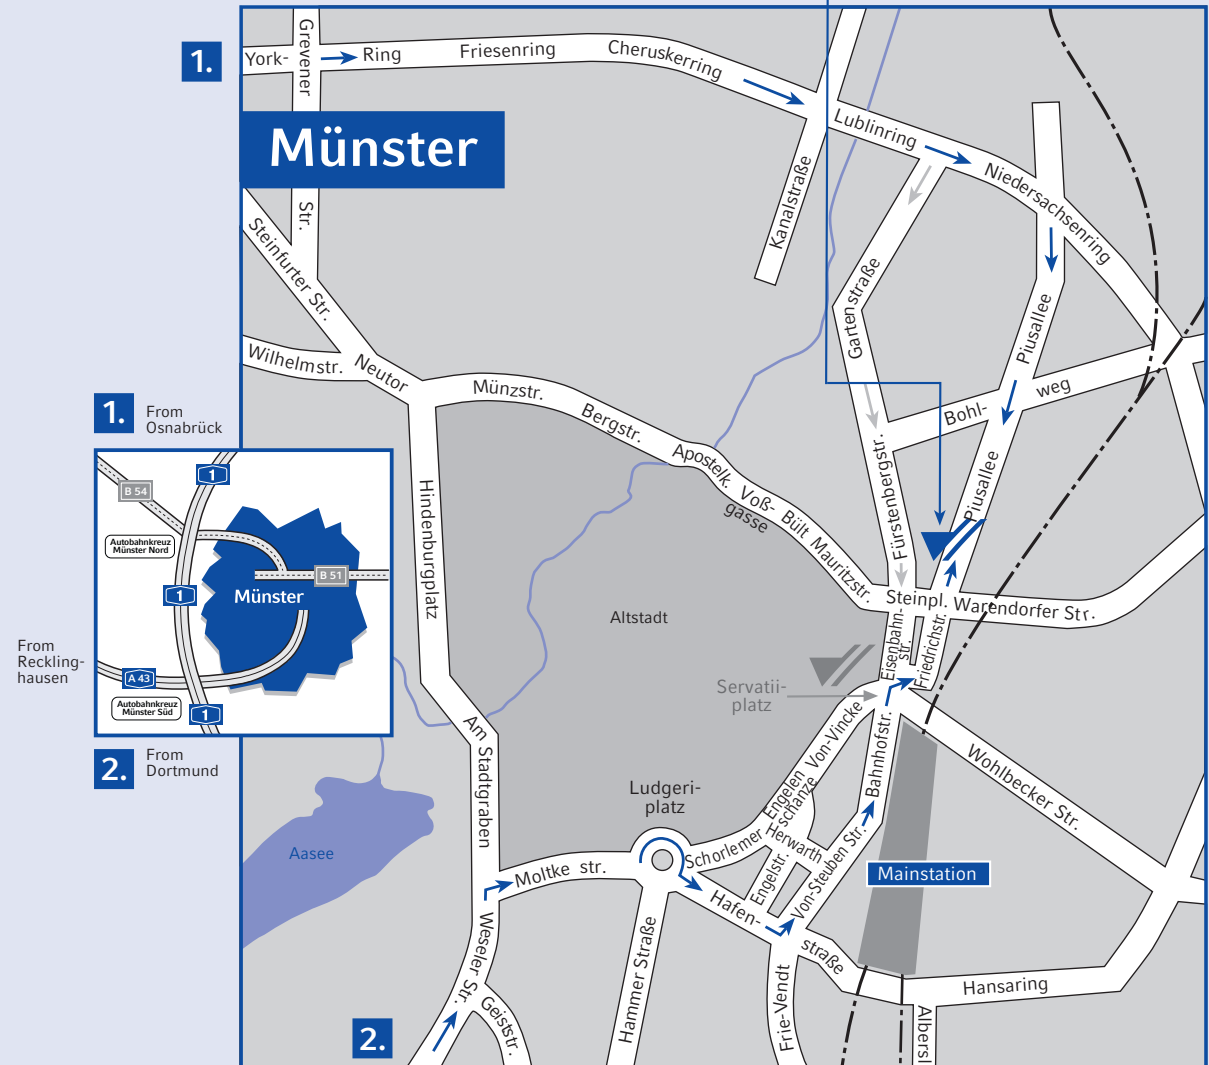

Directions

1. On the A1 from Osnabrück

- departure motorway interchange Münster-Nord
- B54 direction Münster-Centrum
- at the 4nd traffic light turn in the York-Ring (direction Osnabrück-Bielefeld-Hauptbahnhof)
- York-Ring about Friesenring and Cheruskerring
- Gartenstraße remain crossing on Niedersachsenring
- at the next bigger traffic light crossing on the right side turn in the Piusallee
- P – before the building and in parking bays on the Piusallee

2. On the A1 from Dortmund/ on the A 43 from Recklinghausen

- departures motorway interchange Münster-Süd
- B 51 towards the direction Münster
- straight ahead on the B 219 towards the direction Münster
- straight ahead about the Weseler Straße towards the direction Centrum
- at the Antonius church on the right in the Moltkestraße (direction B 54 Bielefeld-Centrum)
- roundabout Ludgeriplatz
- 2nd Deliver on the right in the Hafenstrasse
- at the 2. traffic light to the left of direction Hauptbahnhof in the Von-Steuben-Straße
- on the Von-Steuben-Straße take straight ahead farther about Bahnhofstraße (right lane straight ahead)
- at the 3rd traffic light (Servatiiplatz) immediately into the Friedrichstraße
- according to the right-/left-curve change in the left lane and about the next traffic light go straight ahead in the Piusallee
- P – before the building and in parking bays on the Piusallee