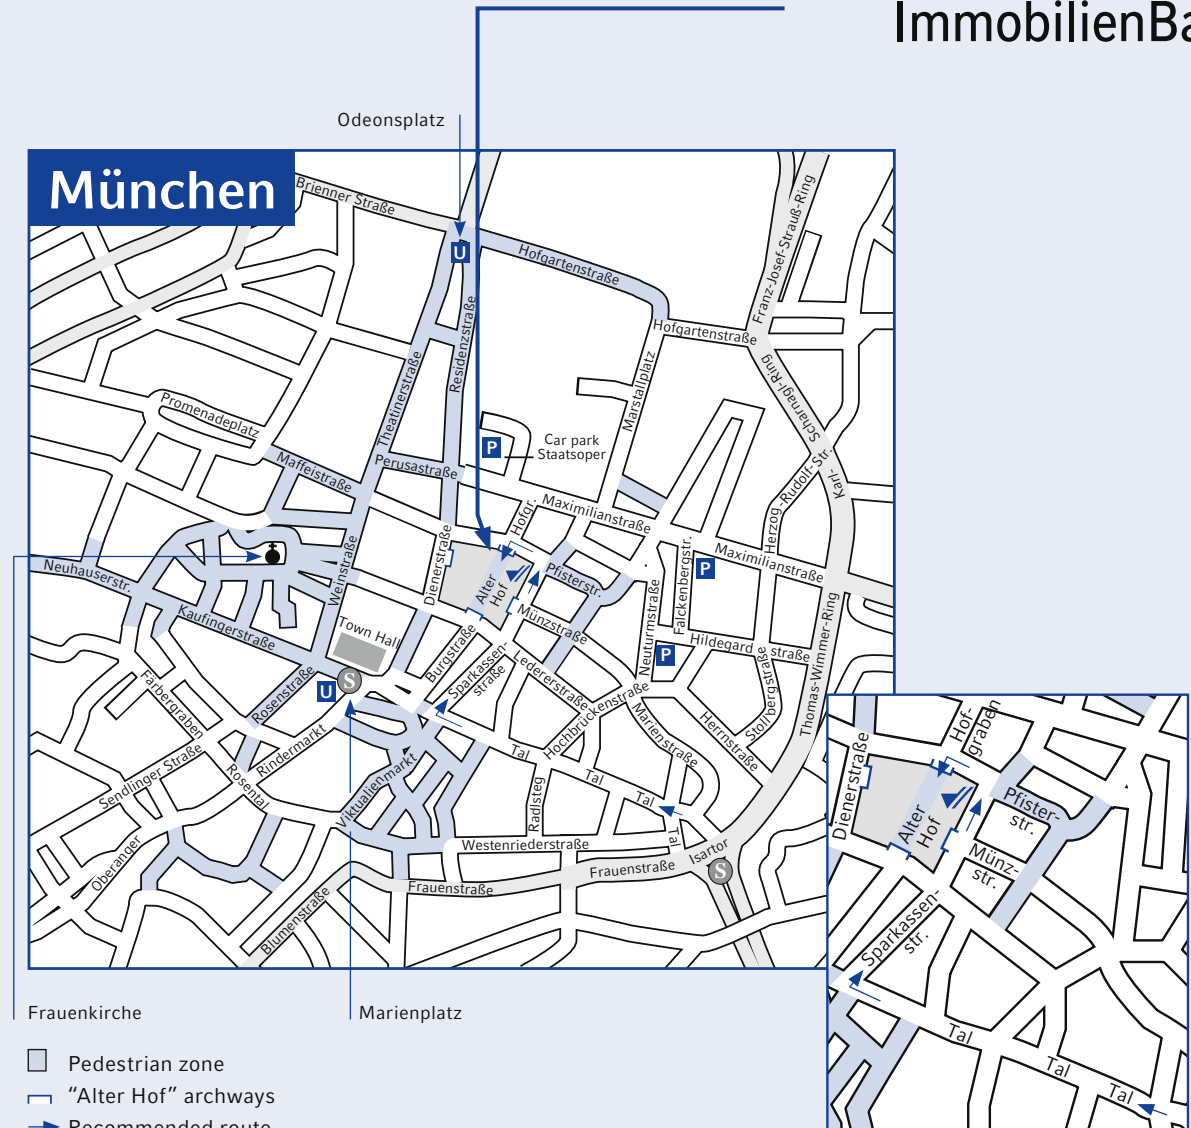

### 1. When arriving by car from any direction

- Exit "München-Zentrum"
- Follow "Zentrum/Innenstadt"
- Approaching via Isartor – Tal, turn right onto Sparkassenstraße and then left onto Pfisterstraße

### 2. When arriving by public transport

#### S-Bahn:

- All lines  
Marienplatz station – approx. a 3-minute walk

#### U-Bahn:

- U3 and U6  
Marienplatz station – approx. a 3-minute walk
- U4 and U5  
Odeonsplatz station – approx. a 6-minute walk

Frauenkirche

Marienplatz

- Pedestrian zone
- ▭ "Alter Hof" archways
- ➔ Recommended route