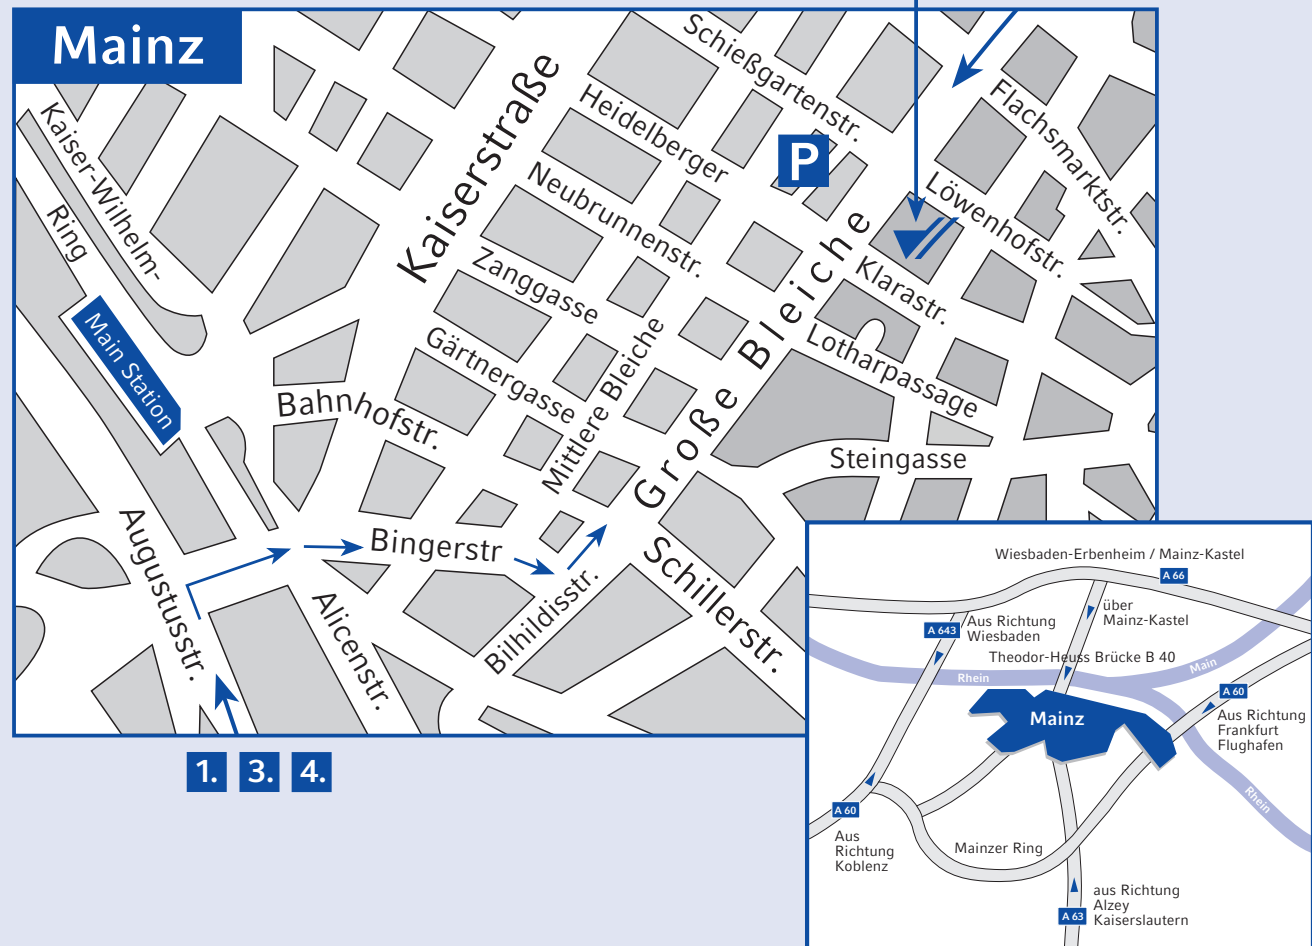

Directions

1. From Koblenz/Bingen

- A 61 towards the Bingen intersection,
- A 60 towards Mainz,
- A 63 as far as the Mainz autobahn intersection,
- then take the B 40 towards Mainz city centre.
- Follow the B 40 until you get to Am Römerlager,
- turn right into the B 40 as far Augustusstraße,
- turn right into Bingerstraße
- and then left into Große Bleiche

2. From Wiesbaden

- A 643 towards Mainz,
- Mainz-Mombach exit,
- then continue along the Rheinallee.
- Turn right onto Peter-Altmeier-Allee,
- then turn right again into Große Bleiche.

3. From Alzey

- A 63 as far as the Mainz autobahn intersection,
- then take the B 40 towards Mainz city centre.
- Follow the B 40 until you get to Am Römerlager
- here turn right and continue as far as Augustusstr.
- turn right into Bingerstraße
- and then left into Große Bleiche.

4. From Frankfurt/Darmstadt

- A 67 as far as the Rüsselsheimer motorway,
- then take the A 60 towards Mainz.
- Take the Mainz-Hechtsheim exit and
- from there take the B 40 towards the city centre.
- then continue as described under 3.