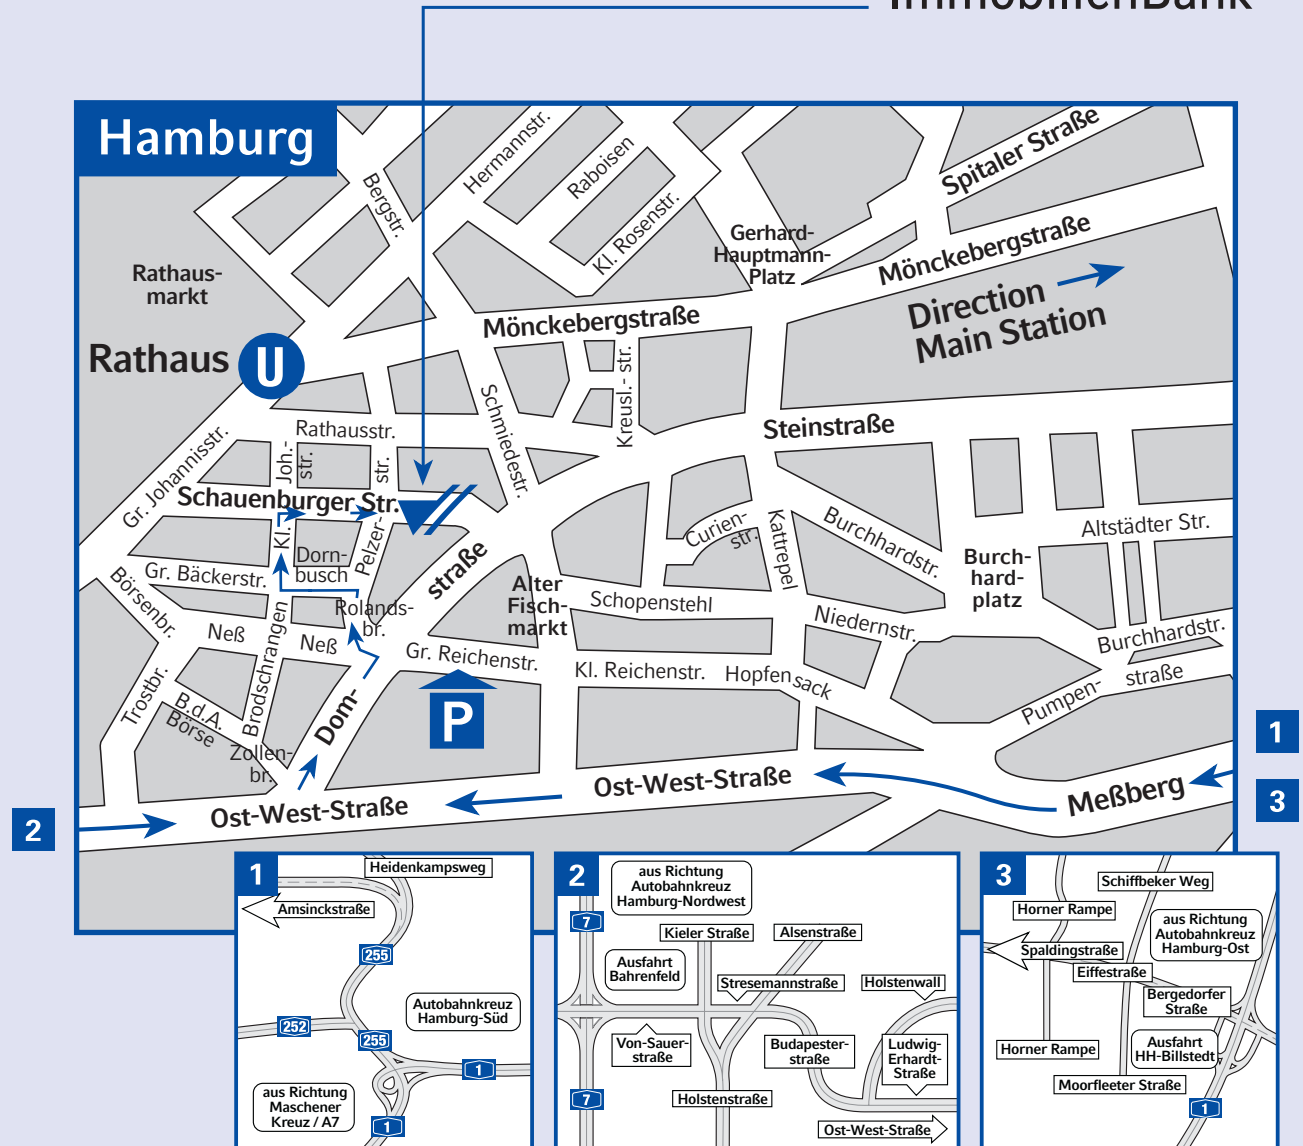

Directions

1 From Hanover or Bremen

- A 7 as far as the Maschener intersection
- Take the A255 over the Elb Bridge towards the city centre
- Turn left at the next traffic lights into Amsinckstraße
- Through the Deichtor tunnel into Straße Meißberg
- Continue along Ost-West-Straße
- Turn right into Domstraße
- Parking garage on the right in Große Reichenstraße
- Turn left into Neß, then right into Kl. Johannisstraße
- Then right into Schauenburger Straße.

2 From Flensburg or Kiel

- A7 as far as the Hamburg-Nordwest autobahn intersection
- Take the Bahrenfeld exit
- Turn left into Von-Sauer-Straße
- Continue straight ahead along Bahrenfelder Chaussee,
- Followed by Stresemann-Straße
- Continue along the Pferdemarkt and Budapester Straße
- Then Ludwig-Erhardt-Straße and Ost-West-Straße
- Turn left into Domstraße
- Then continue as described under 1.

3 From Lübeck or Berlin

- A1 as far as the Billstedt/Hamburg centre exit
- Continue straight ahead along Bergdorferstraße
- Then Eiffestraße
- Followed by Spaldingstraße and Amsinckstraße
- Then continue as described under 1.