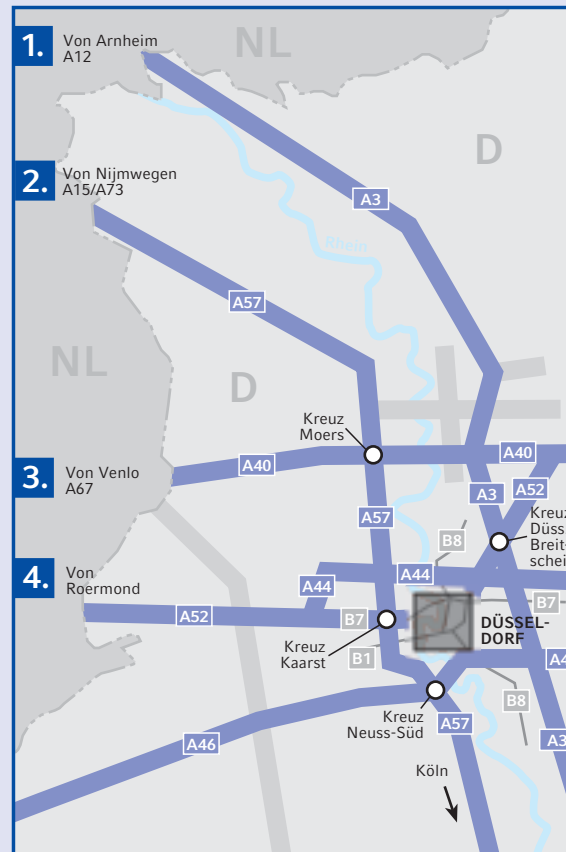

3. From A67 (NL) from Venlo/A40 (D)

- A40 to Moers intersection, onto A57 following Düsseldorf/Cologne
- continue on the A52 following Düsseldorf to the Kaarst intersection
- from the A52 / B7 follow Bundesstraße, take the right hand lane and continue straight in the direction of Rheinkniebrücke
- through the Rheinalleetunnel, cross the bridge and take the right hand lane
- at the end of the bridge veer right following Landtag
- take the left hand lane into the tunnel in the direction of Neuss
- at the end of the tunnel turn left at the lights
- follow the Unterbilk/RWI-Haus office block (Bürozentrum) signs

4. From A52 heading towards Mönchengladbach/Roermond

- from the A52 / B7 follow Bundesstraße, take the right hand lane and continue straight in the direction of Rheinkniebrücke
- through the Rheinalleetunnel, cross the bridge and take the right hand lane
- at the end of the bridge veer right following Landtag
- take the left hand lane into the tunnel in the direction of Neuss
- at the end of the tunnel turn left at the lights
- follow the Unterbilk/RWI-Haus office block (Bürozentrum) signs