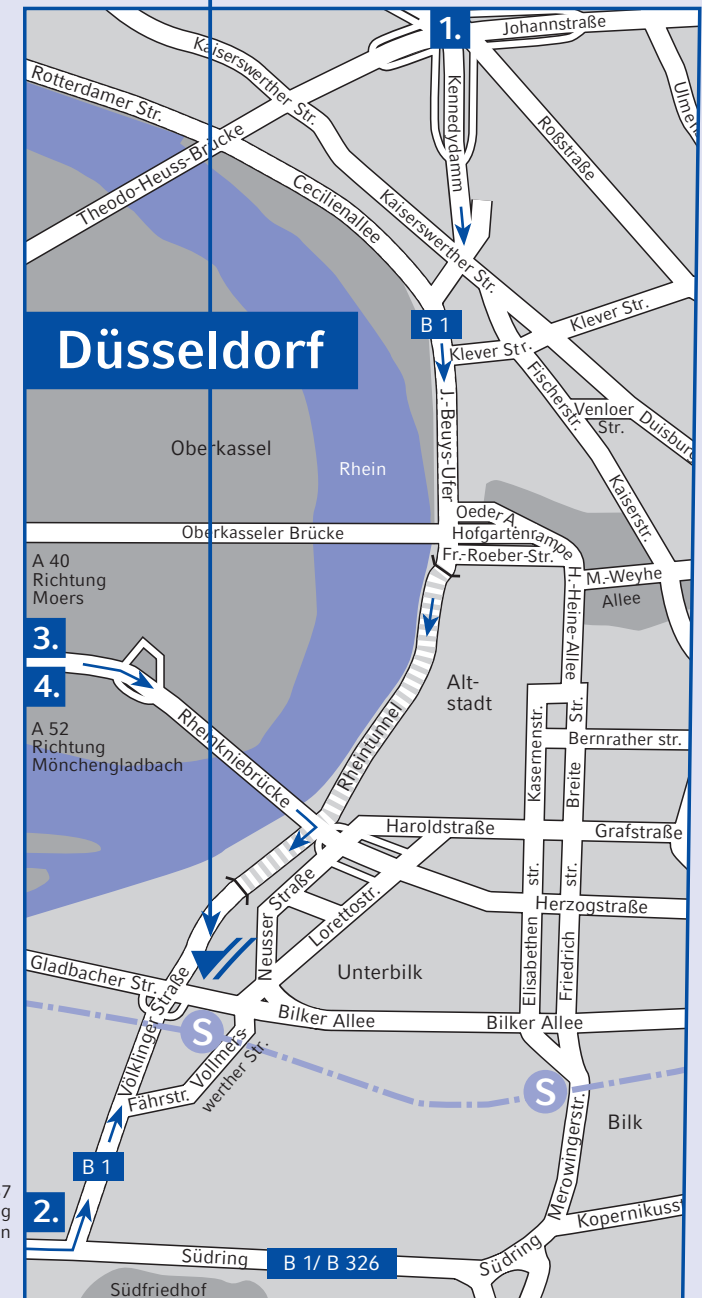

Westdeutsche ImmobilienBank AG
Völklinger Straße 4
40219 Düsseldorf / Germany

Tel.: +49 211 / 90 101-02
Fax: +49 211 / 90 101-263