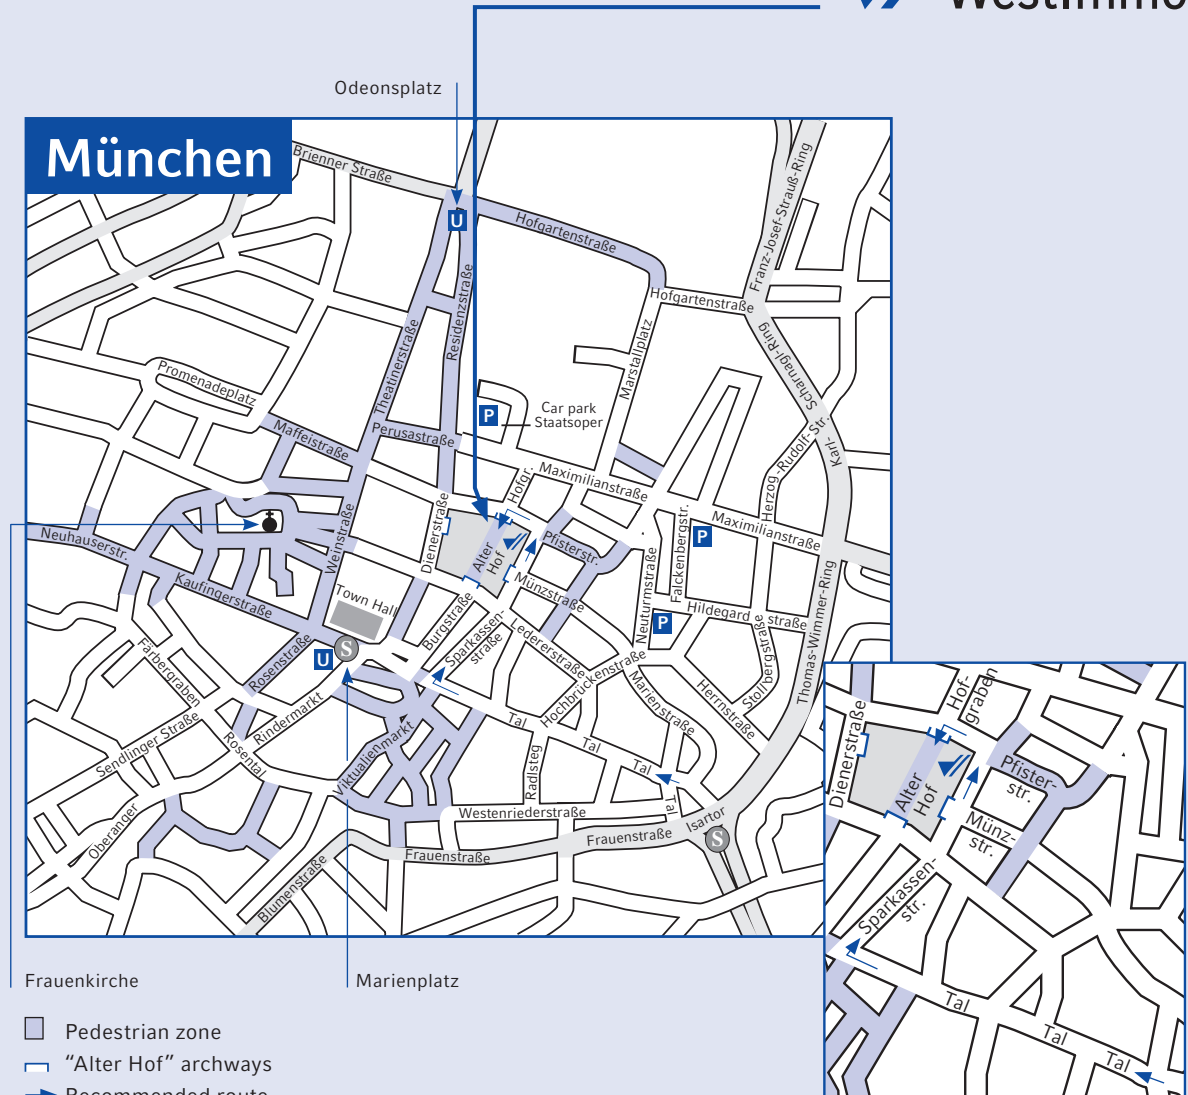

Directions

How to find us:

1. When arriving by car from any direction

- Exit "München-Zentrum"
- Follow "Zentrum/Innenstadt"
- Approaching via Isartor – Tal, turn right onto Sparkassenstraße and then left onto Pfisterstraße

■ Parking:

Public parking facilities in the area

2. When arriving by public transport

S-Bahn:

- All lines
Marienplatz station – approx. a 3-minute walk

U-Bahn:

- U3 and U6
Marienplatz station – approx. a 3-minute walk
- U4 and U5s
Odeonsplatz station – approx. a 6-minute walk

Frauenkirche

Marienplatz

- Pedestrian zone
- "Alter Hof" archways
- ➔ Recommended route

Westdeutsche ImmobilienBank AG
Alter Hof 5
80331 München
Germany

Tel. + 49 89 552504-25
Fax + 49 89 552504-20